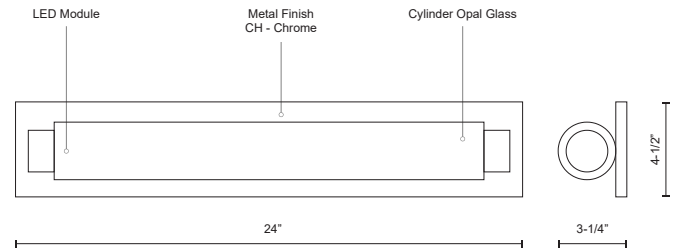

CHARLESTON VL7524

VANITY

PROJECT

DESCRIPTION

Modern LED vanity with cylinder shaped white opal glass. Metal details in chrome finish with our powerful 120V AC LED technology. Matching wall sconces available; see series for more information.

SPECIFICATION DETAILS

Fixture Dimensions	W24" x H4-1/2" x E3-1/4"
Light Source	LED
Wattage	24W
Total Lumens	1800lm
Delivered Lumens	CH-1367lm
Voltage	120V
Color Temperature	3000K
CRI (Ra)	90CRI
Optional Color Temps	2700K - 5000K Available, Minimum Order Quantities Apply
LED Rated Life	50,000 hours
Dimming	100% - 10%, ELV Dimmer (Not Included)
Diffuser Details	White Acrylic Diffuser
ADA Compliant	Yes
Location	Damp
CEC Title 24 JA8	Yes, JA8-2022
Paint Finish	CH01
Finish Option(s)	Chrome

* For custom options, consult factory for details.

* For warranty information, please visit www.kuzcolighting.com/warranty

KUZCO

CANADA: 19054 28TH AVENUE - SURREY, BC V3Z 6M3

USA: 3035 E. LONE MOUNTAIN ROAD - LAS VEGAS, NV 89081

WWW.KUZCOLIGHTING.COM

© 2016 KUZCO LIGHTING. ALL RIGHTS RESERVED.

COMMENT